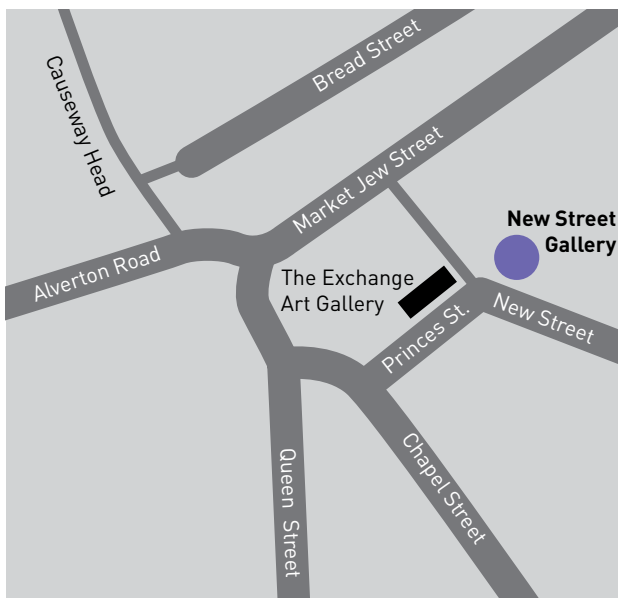

How to find us:

New Street Gallery is situated diagonally opposite The Exchange Gallery and can be accessed from Market Jew Street through the alleyway (past the Star Inn) or via Chapel Street and Princes Street (past the Exchange Gallery)